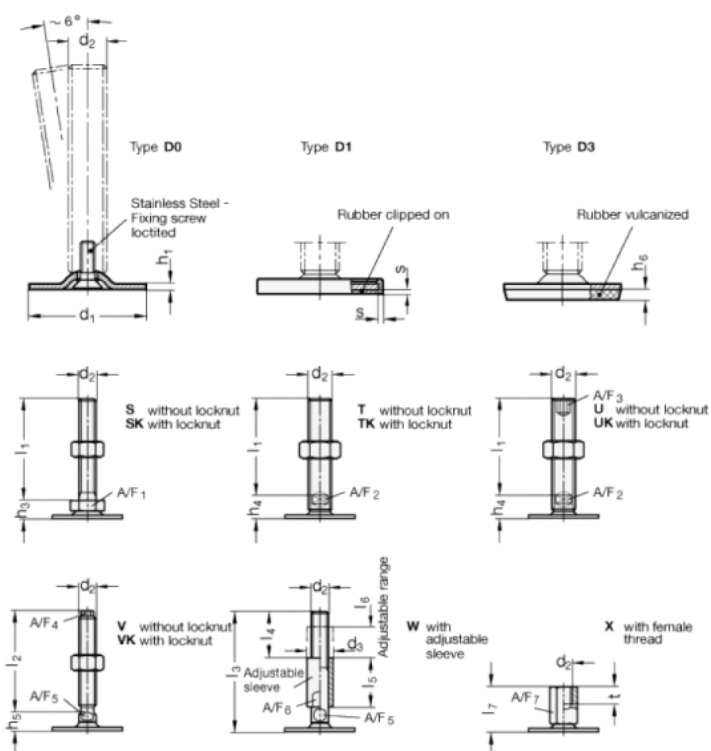

Article number: 204160M16110D3W

Description: E+G levelling foot  
GN 41-60-M16-110-D3-W

Note: W With adjustable sleeve , Hygienic Version, Wrench flat at the bottom

## Measures

A/F5 = 12	I4 = 45
A/F6 = 20	I5 = 45
d1 = 60	I6 = 29
d2 = M16	s =
d3 = 24	
h1 = 2.5	
h6 = 4.5	
I3 = 110	